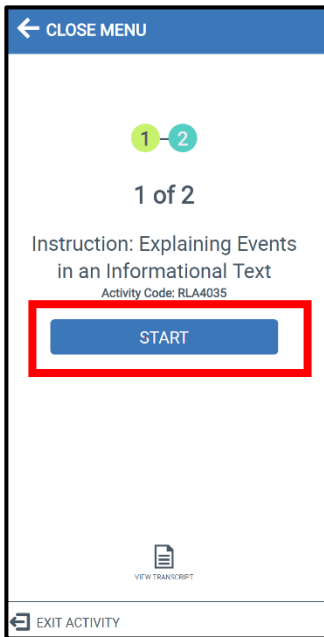

8. Start Activity