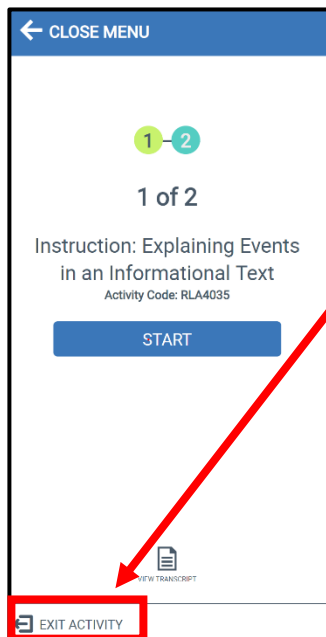

9. When finished with the activity, hit Exit.