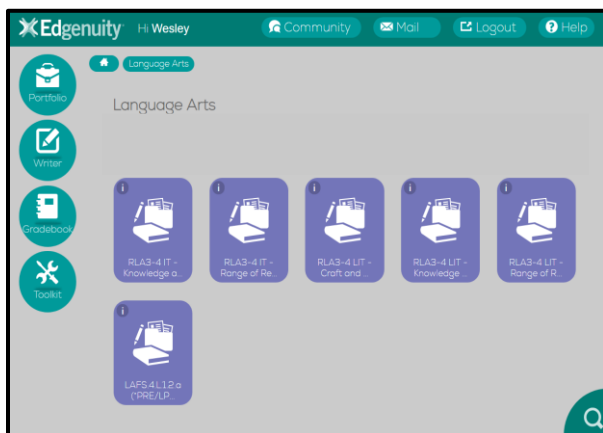

# Compass Learning

1. Double Click  to Login.
2. Click the eye to view password. 
3. Type in username and password.
4. Click Sign In

5. Click the Edgenuity (Compass Learning/Pathblazer) App 
6. Choose Reading or Math

7. Pick an assignment